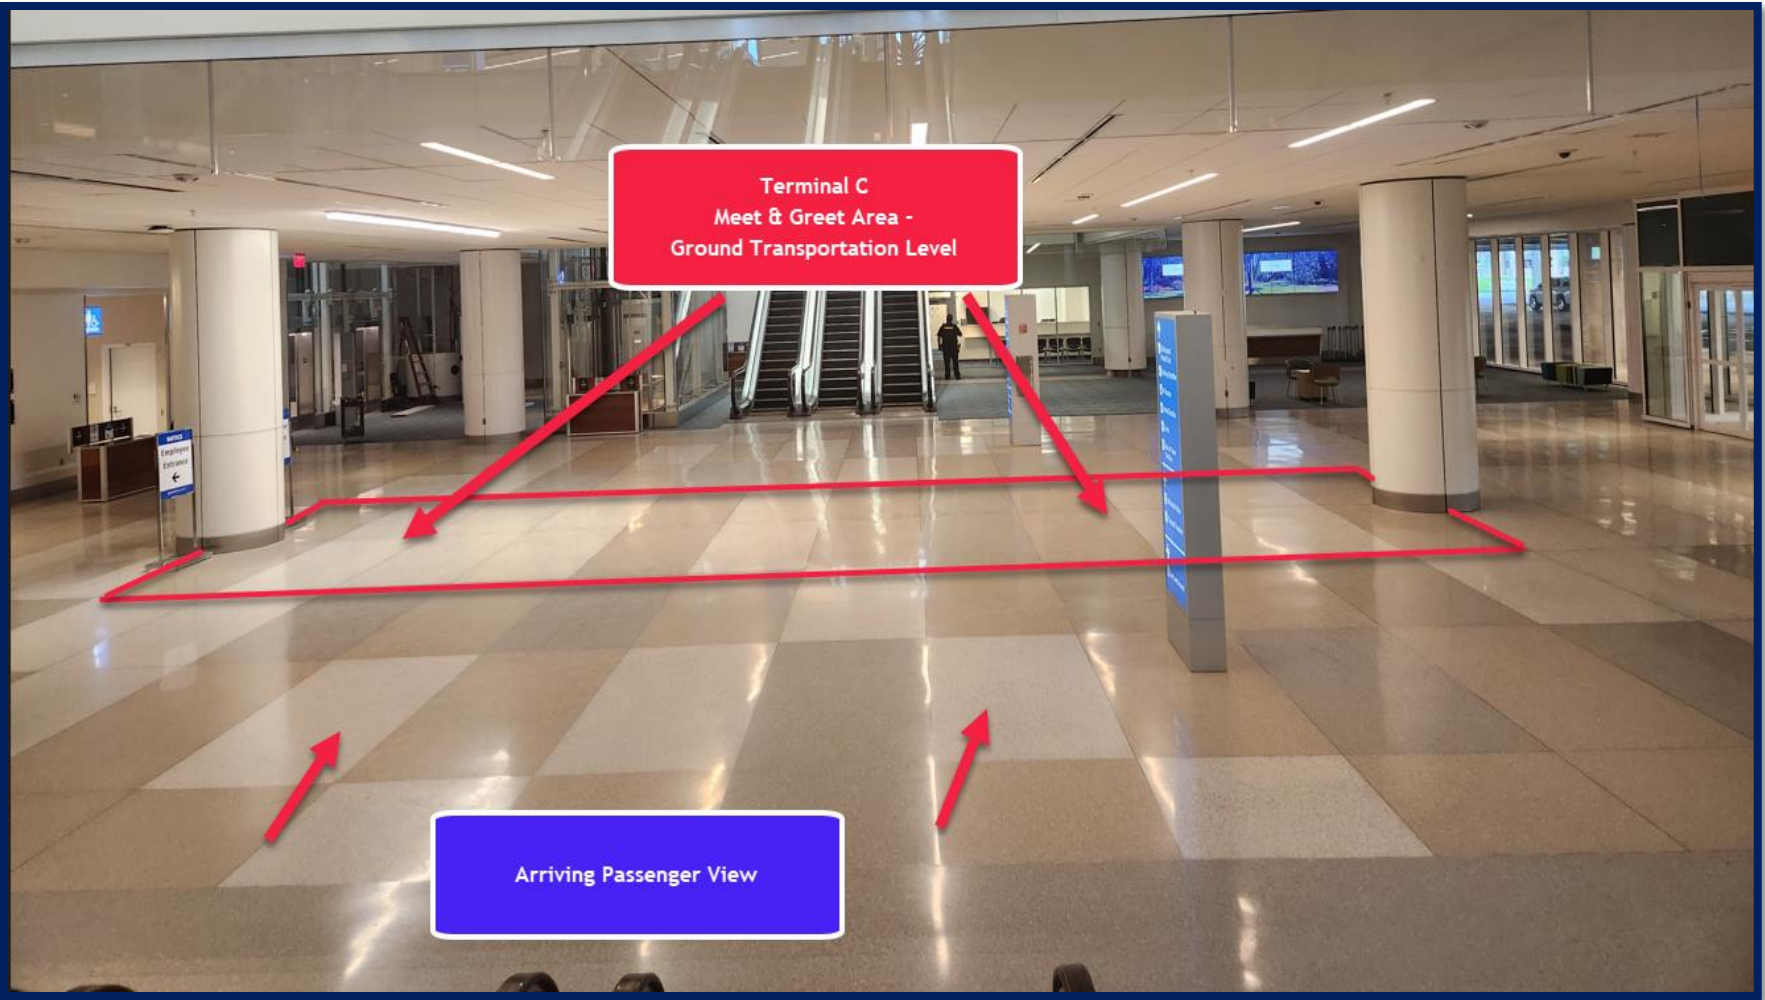

Update - Exhibit "A-3"
M&G Area (Arrivals Level) Terminal C

Approved location is the tiled area between the two (2) columns.